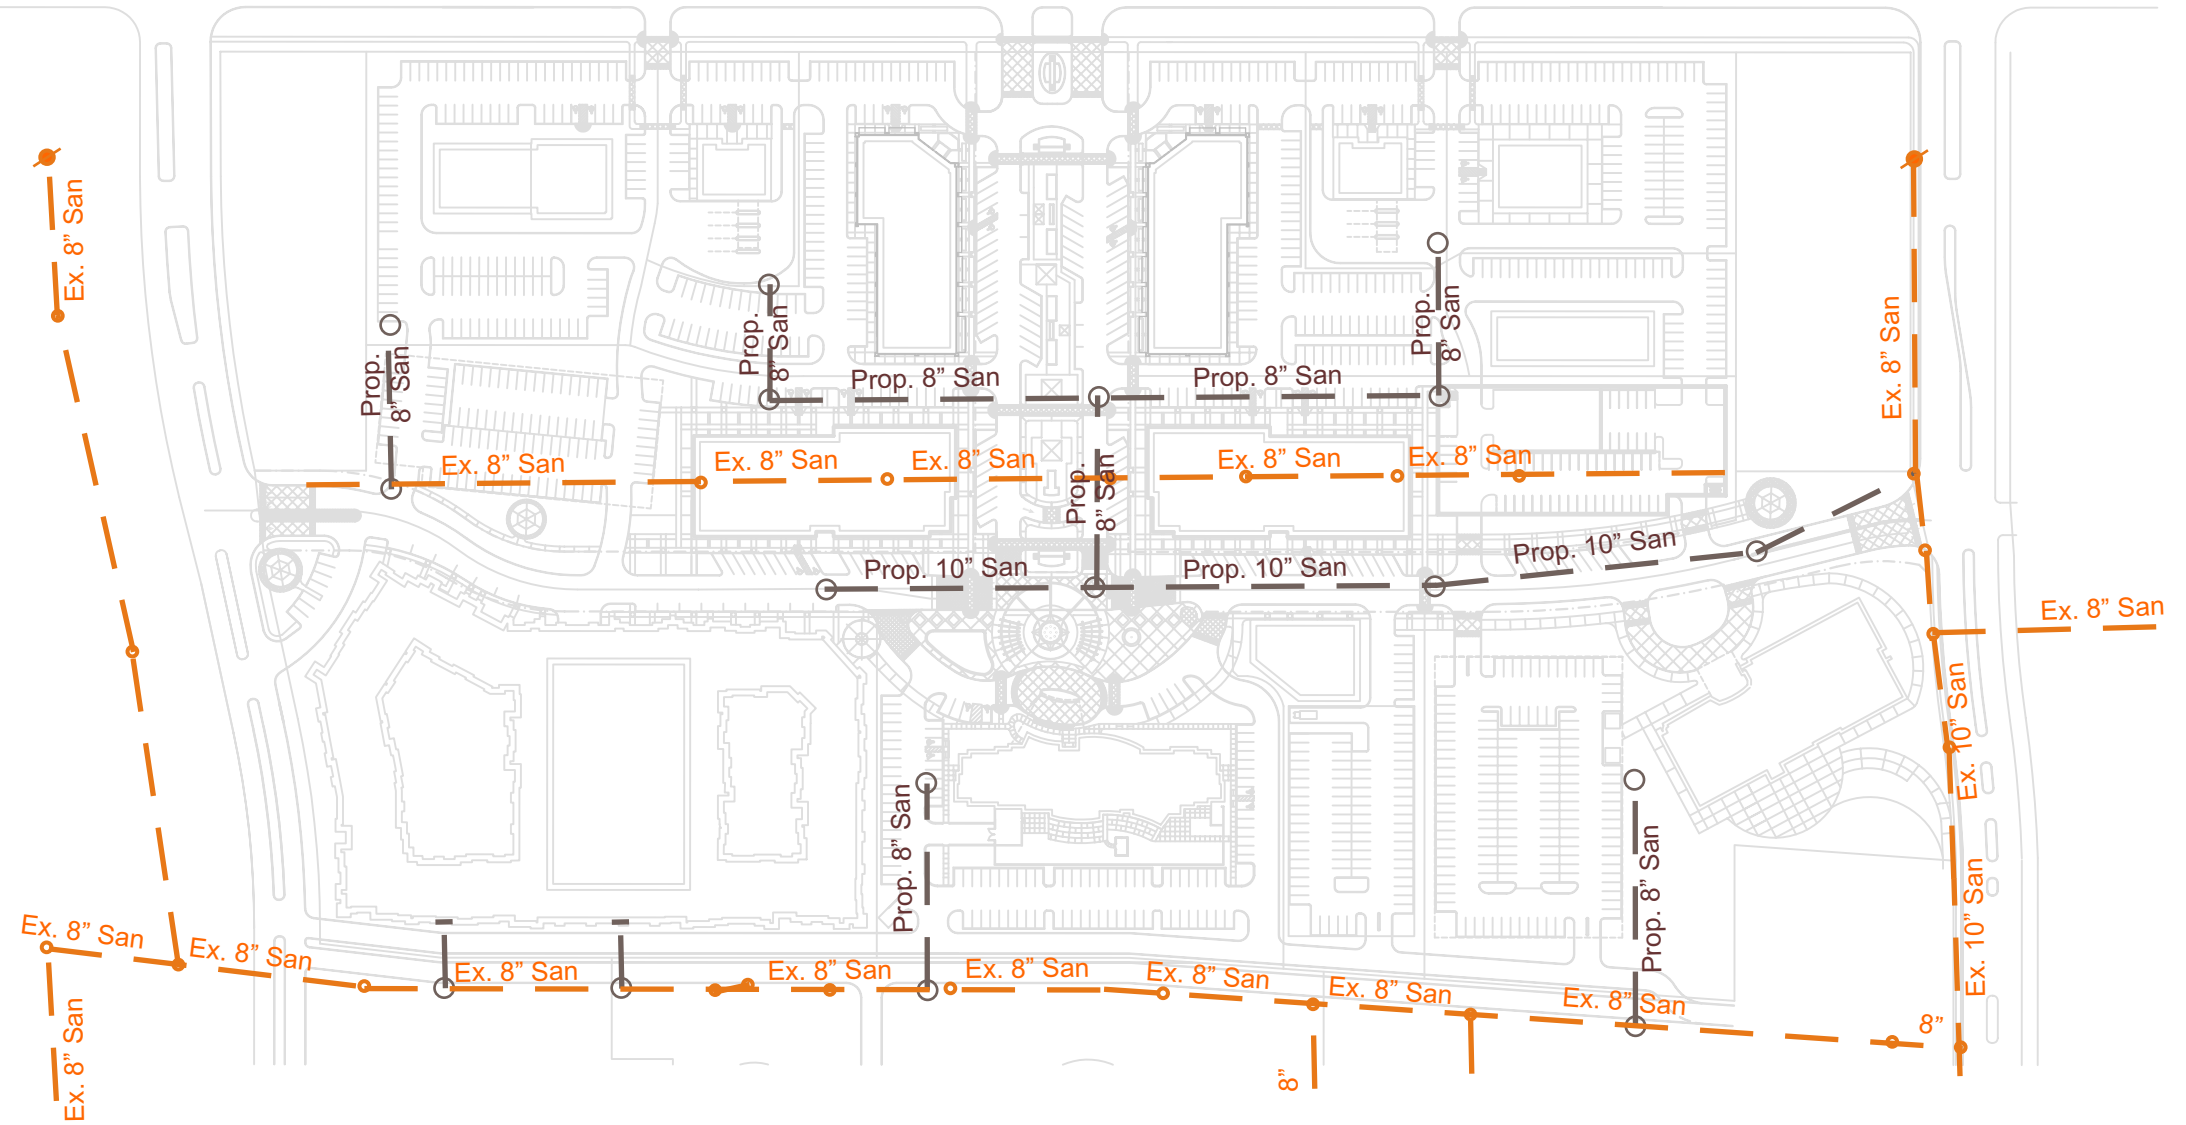

# THE SPACE CENTER PLAZA

NASSAU BAY, TX  
GRIFFIN PARTNERS NASSAU BAY, LP

EXHIBIT

J<sub>1</sub>

## Public Utilities Plan -Proposed Sanitary Sewer Line

### LEGEND

-  PROPOSED SANITARY SEWER LINE
-  PROPOSED MANHOLE
-  EXISTING SANITARY SEWER LINE
-  EXISTING MANHOLE