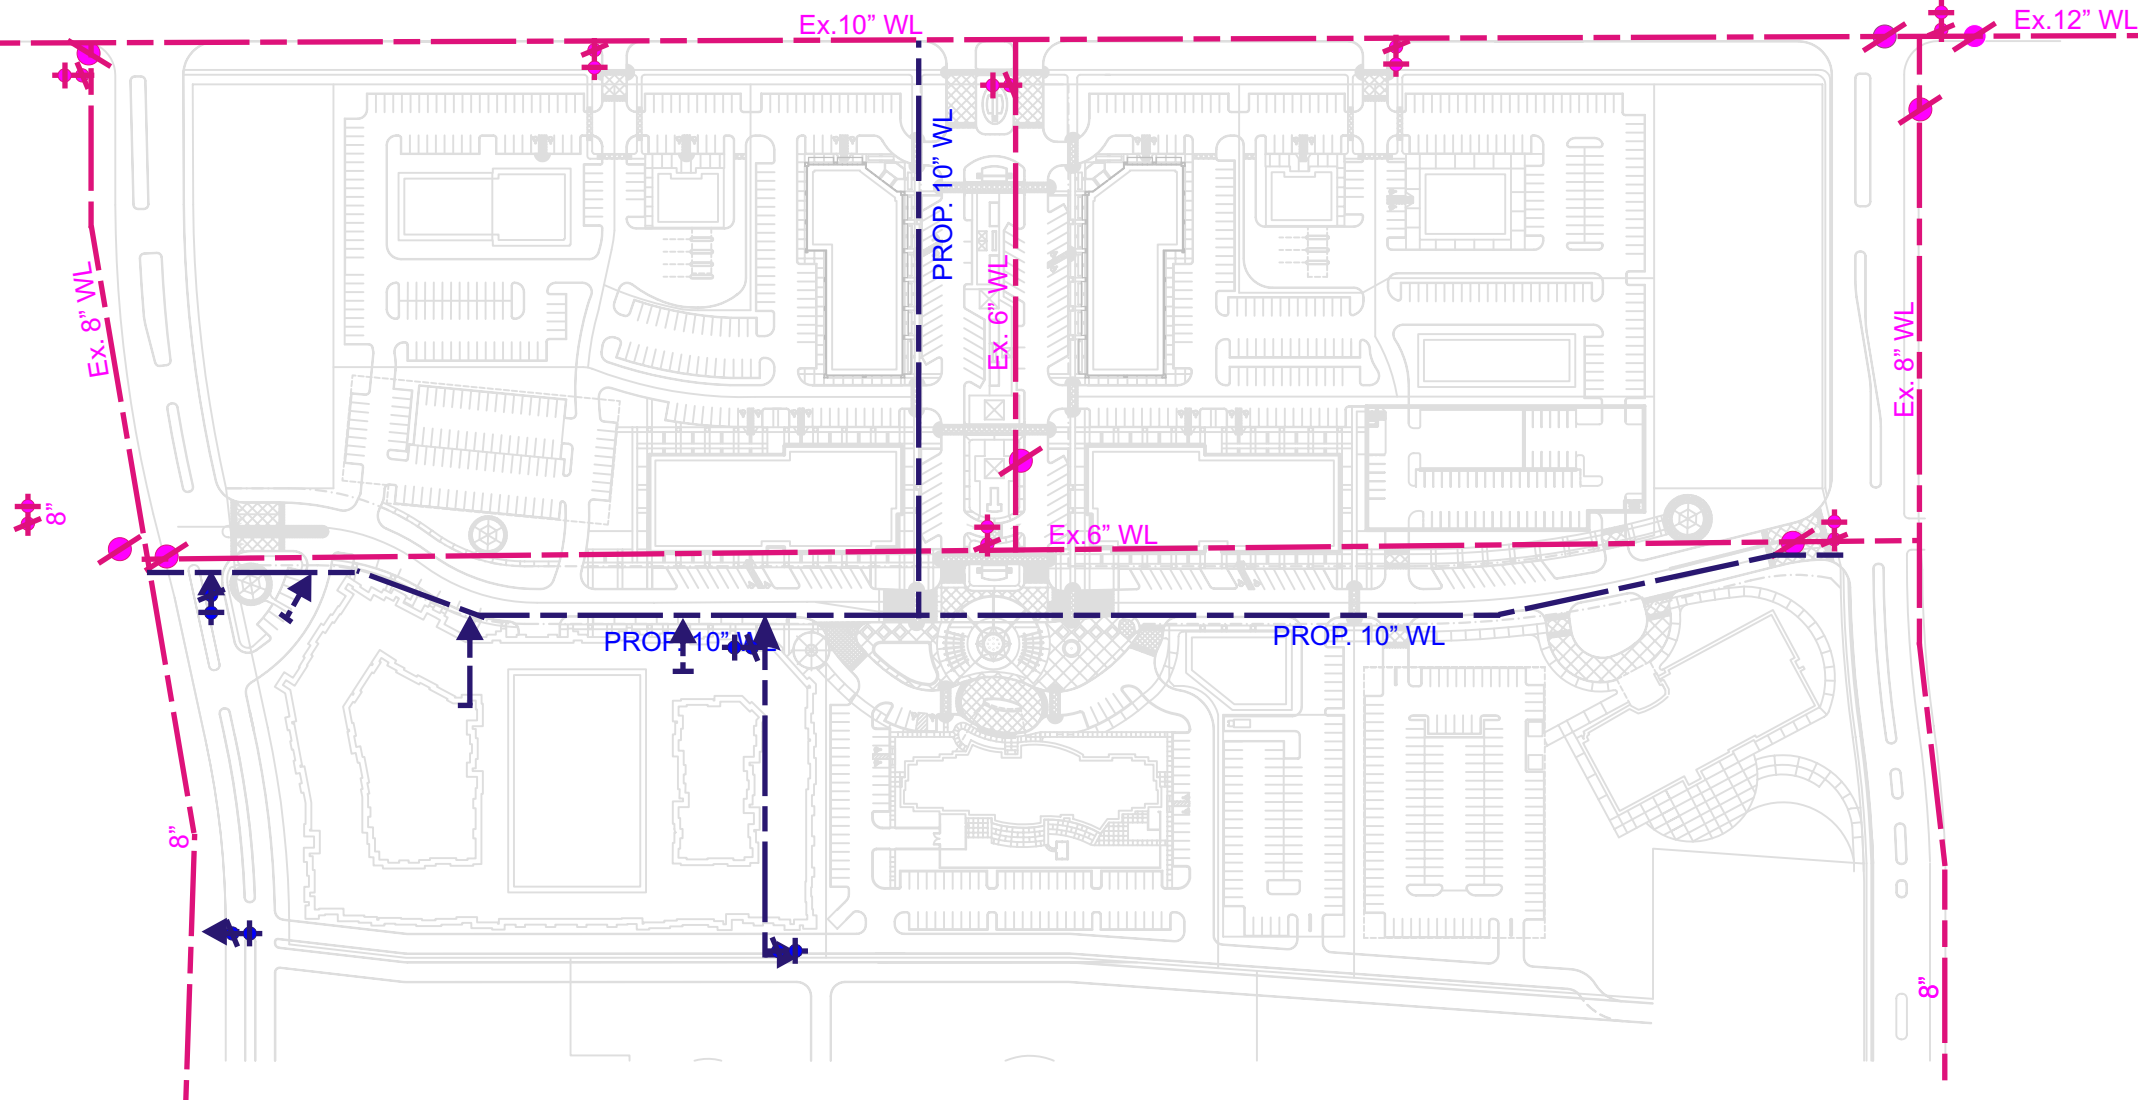

## Public Utilities Plan -Proposed Water Line

### LEGEND

-  PROPOSED WATER LINE
-  EXISTING WATER LINE
-  EXISTING FIRE HYDRANT
-  EXISTING WATER VALVE