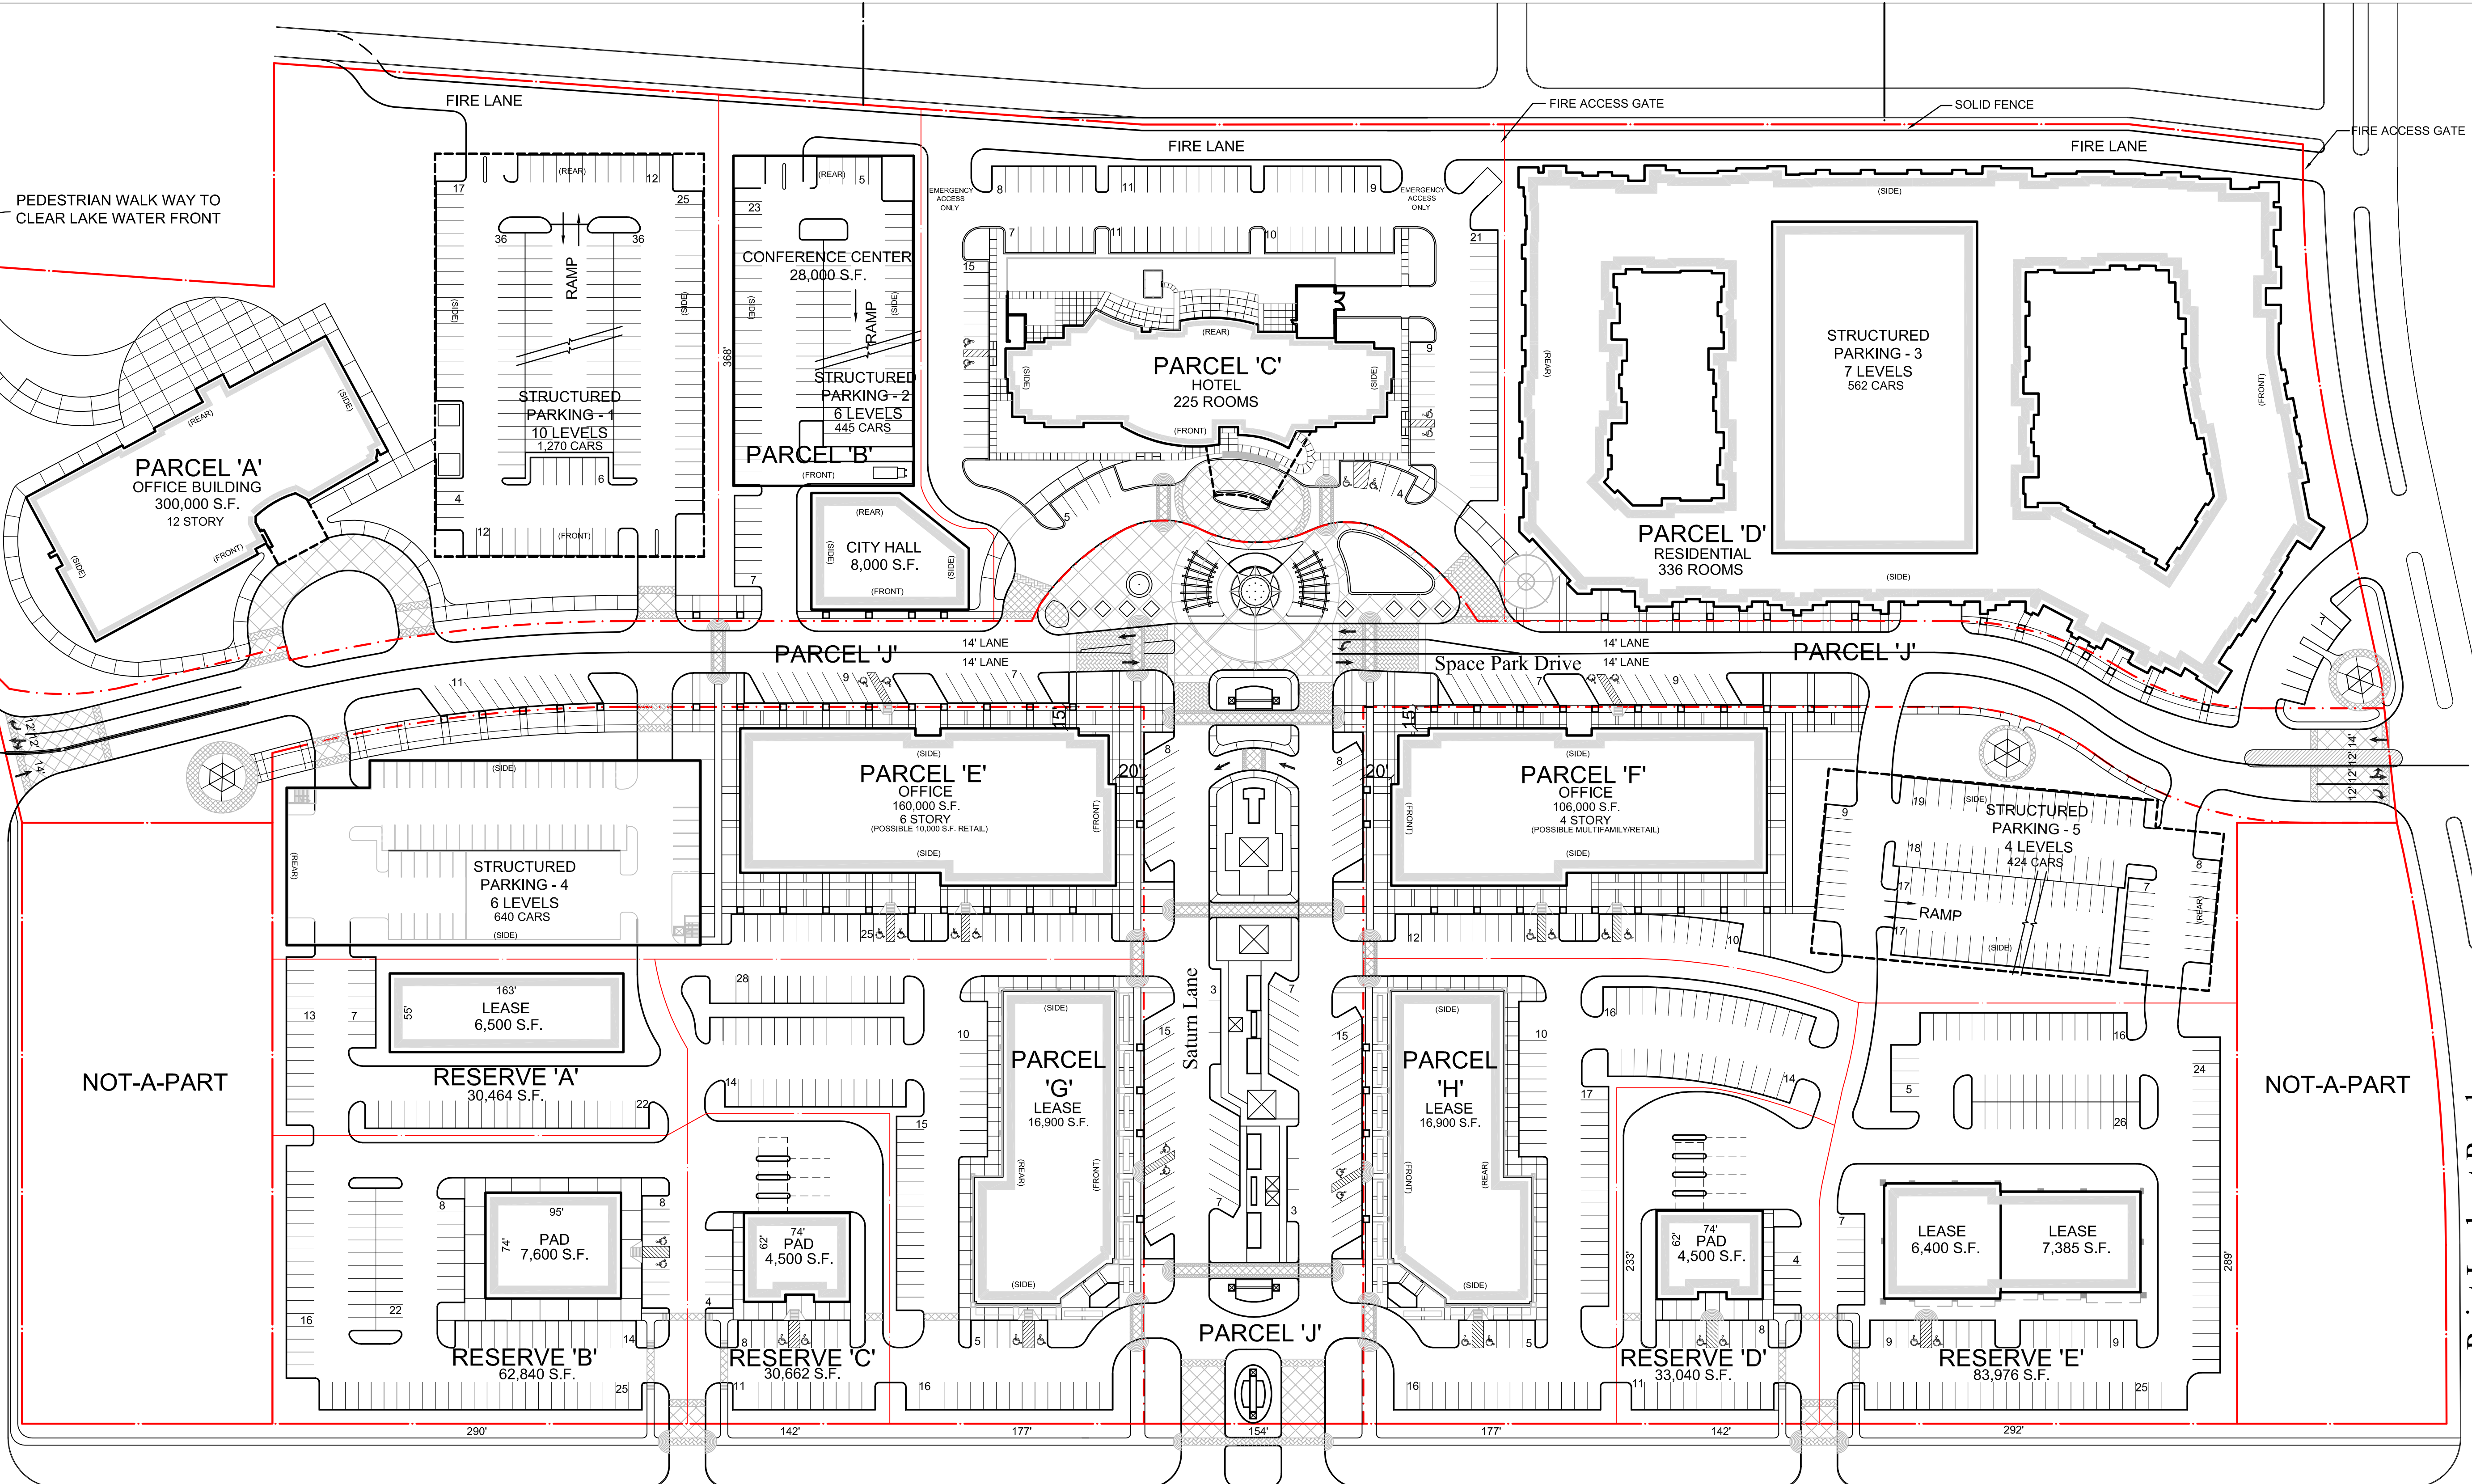

K: 601730\DRAWINGS\1-CONCEPT DESIGN\PLANS\A-SP-110607-0PT 14.DWG 1/10/2008 9:38:46 AM CASSIE NEWTON

Upper Bay Road

Point Lookout Road

NASA Parkway (FM 528)

SITE PLAN
THE SPACE CENTER PLAZA
 NASSAU BAY, TEXAS

ARCHITECT: Marc Boucher
 REGISTRATION #: 14291
 DATE: 01/10/08
 JOB #: 4601730