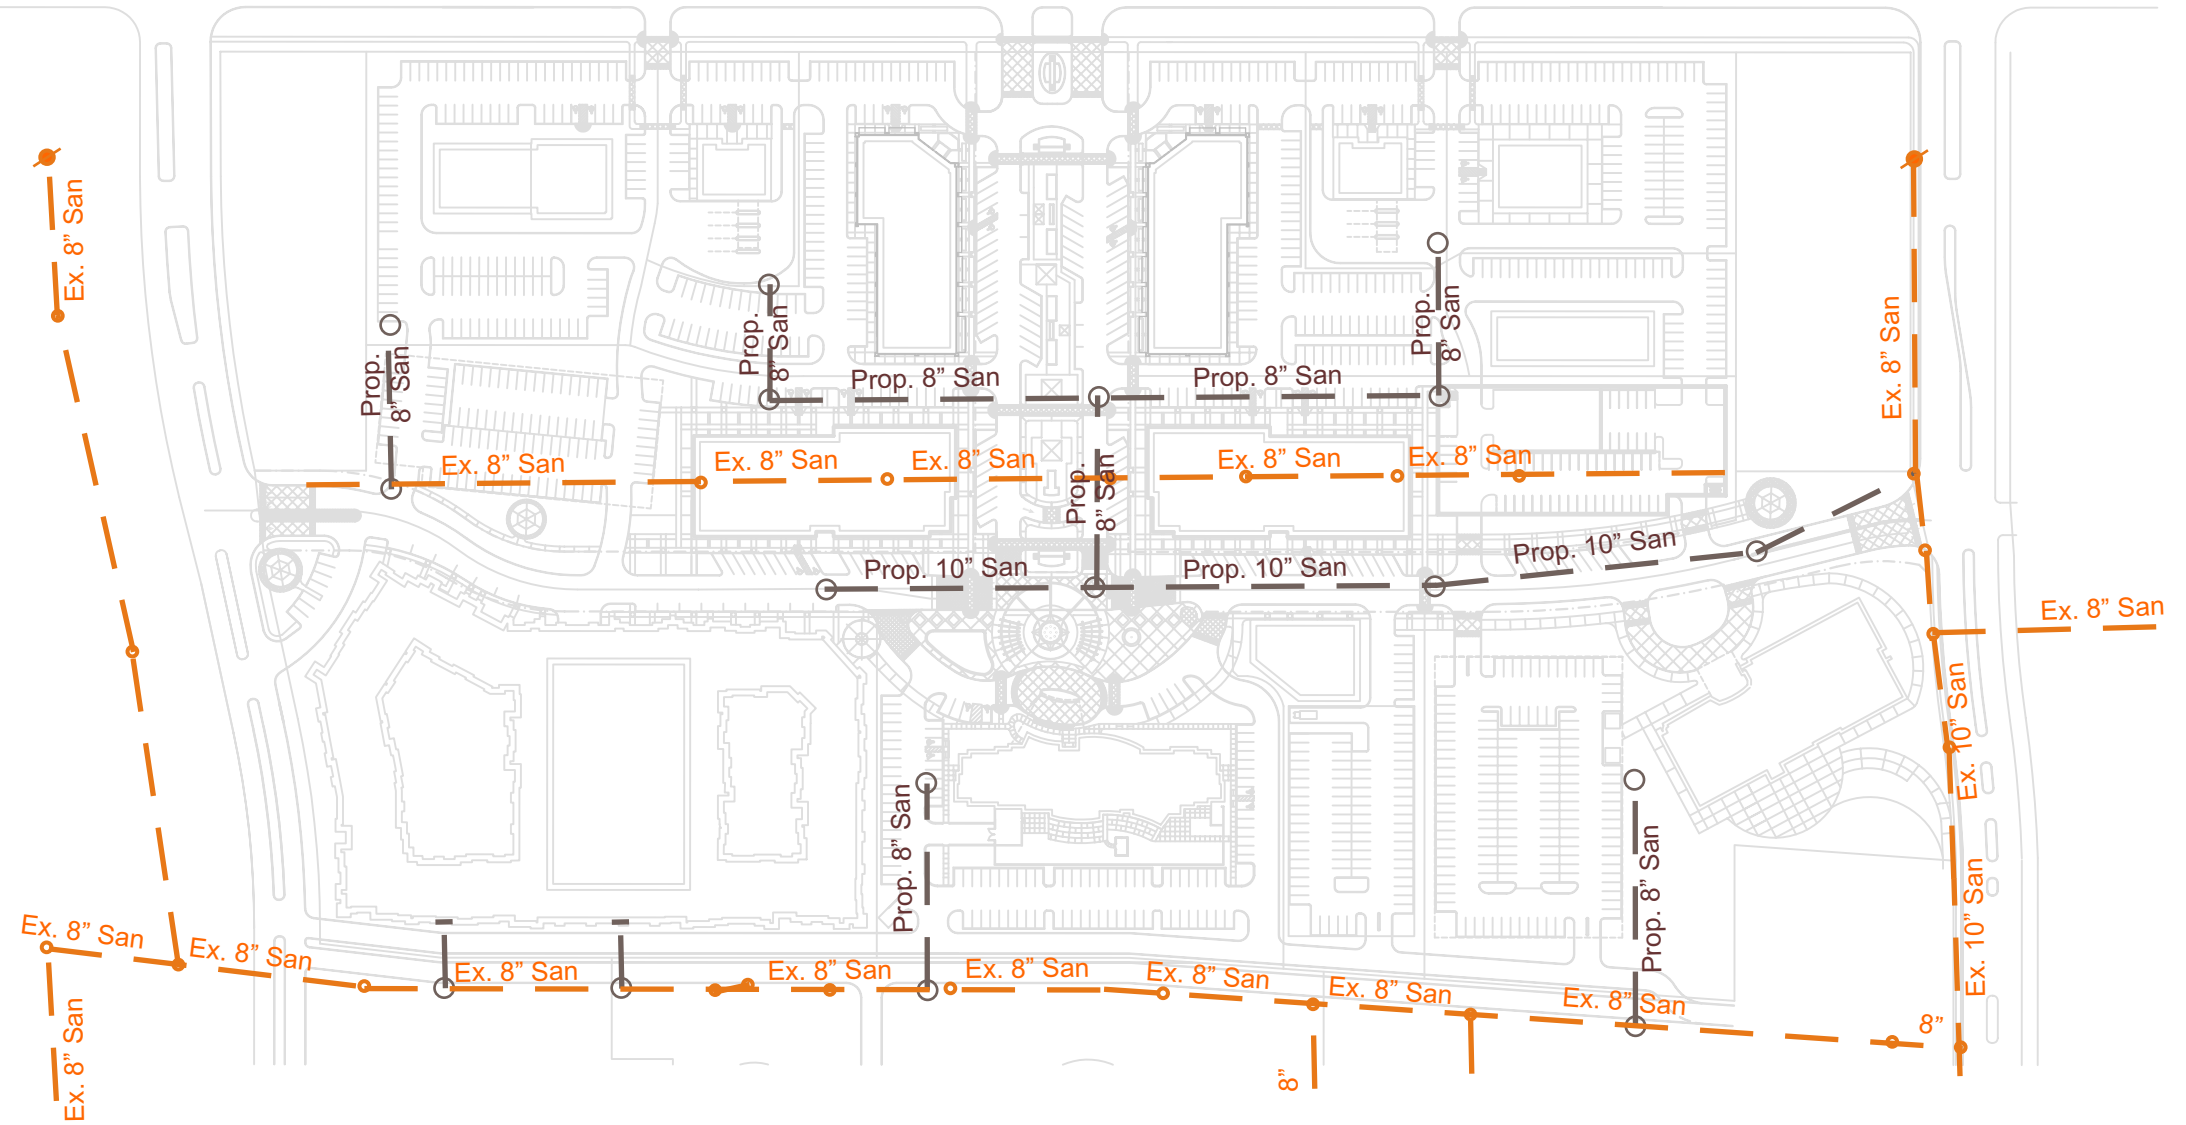

# THE SPACE CENTER PLAZA

NASSAU BAY, TX  
GRIFFIN PARTNERS NASSAU BAY, LP

EXHIBIT

1

## Public Utilities Plan -Proposed Sanitary Sewer Line

### LEGEND

- — — — — PROPOSED SANITARY SEWER LINE
- PROPOSED MANHOLE
- - - - - EXISTING SANITARY SEWER LINE
- EXISTING MANHOLE