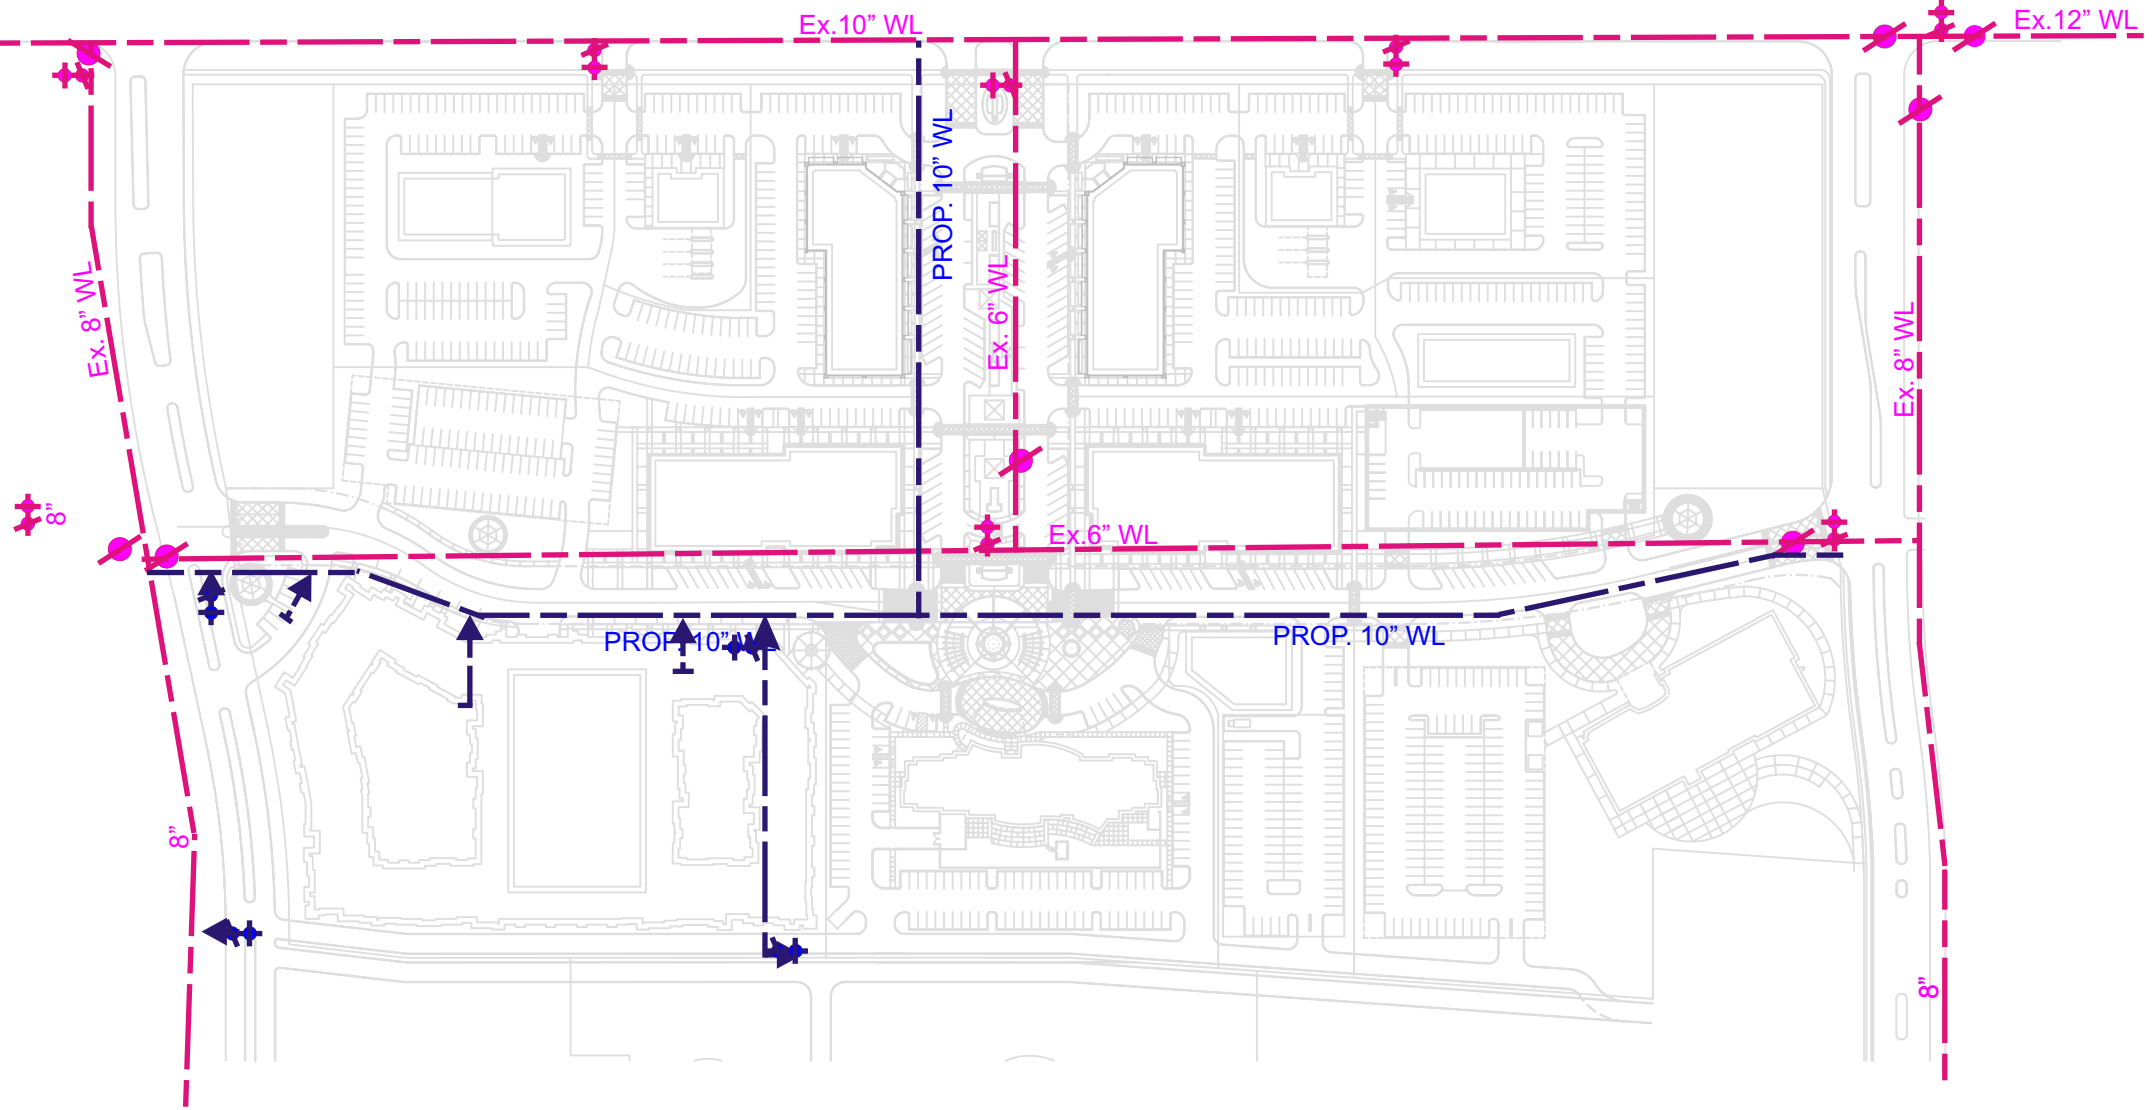

THE SPACE CENTER PLAZA

NASSAU BAY, TX
GRIFFIN PARTNERS NASSAU BAY, LP

EXHIBIT

Public Utilities Plan -Proposed Water Line

LEGEND

-  PROPOSED WATER LINE
-  EXISTING WATER LINE
-  EXISTING FIRE HYDRANT
-  EXISTING WATER VALVE