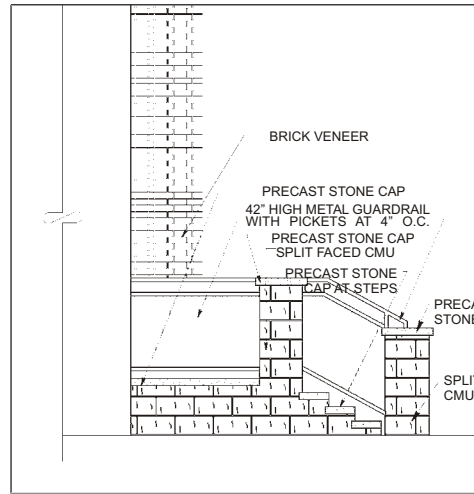

**THE SPACE  
CENTER PLAZA**

NASSAU BAY, TX  
GRIFFIN PARTNERS NASSAU BAY, LP

EXHIBIT

**Details/Rendering-Entry Stoops**

TYP. SIDE DETAIL OF STOOP

TYP. FRONT DETAIL OF STOOP

PRIVATE STOOP PLAN DETAIL BUILDING ACCESS CORRIDOR

DETAIL-4

SPACE PARK DRIVE ELEVATION

TYPICAL PRIVATE STOOP PLAN DETAIL